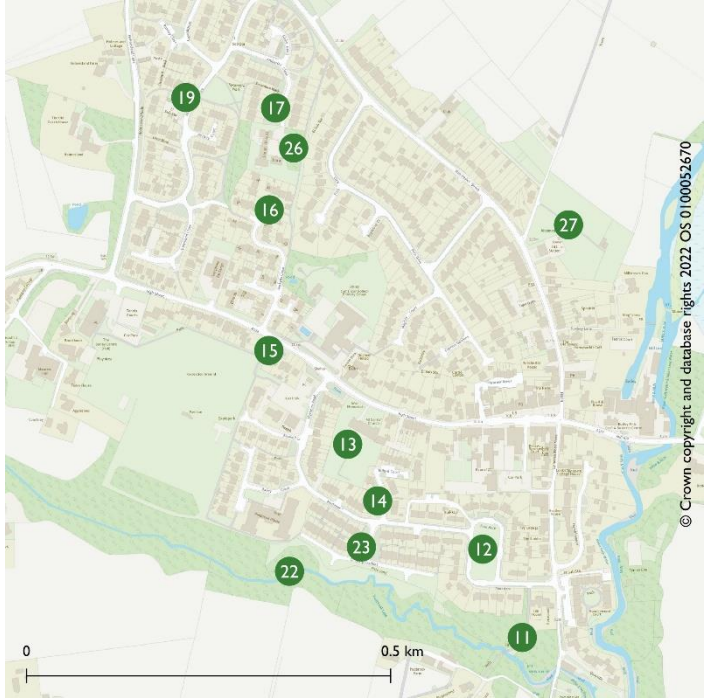

## **APPENDIX 9**

### **MAPS OF LOCAL GREEN SPACES**

**1 - 31**

# MAP OF SITE LOCATIONS

- |    |  |    |                              |
|----|--|----|------------------------------|
| 1  | Berry Close  | 2  | Crusader Road                |
| 3  | Duke Road  | 4  | Paxton Close                 |
| 5  | Havendale  | 6  | Ferndale                     |
| 7  | Tickner Close  | 8  | Precosa Road                 |
| 9  | Sengana Close  | 10 | Kings Copse Ave/<br>Marls Rd |
| 11 | Botley Parish Quay                                     | 12 | Four Acre                    |
| 13 | Churchyard of All Saints Church                        |    |                              |
| 14 | Mortimer Road  | 15 | Nursesland                   |
| 16 | Jenkyns Close  | 17 | Amberley Close               |
| 18 | Sycamore Walk  | 19 | Holmesland Drive /<br>Walk   |
| 20 | Chestnut Walk  |    |                              |
| 21 | Falcon Way   | 22 | Pudbrook Green               |
| 23 | Cheping Gardens  | 24 | Noble Road                   |
| 25 | Bedford Close  |    |                              |
| 26 | Maffey Court (green route to the rear of Maffey Court) |    |                              |
| 27 | Bull Close Allotments                                  |    |                              |
| 28 | Land south-east of Woodhouse Lane                      |    |                              |
| 29 | Land west of Holmesland Lane                           |    |                              |
| 30 | Boorley Park Allotments                                |    |                              |
| 31 | Proposed new bypass                                    |    |                              |

Green Spaces: Berry Close

Green Space 1

Green Spaces: Crusader Road

Green Space 2

Green Spaces: Duke Road

Green Space 3

Green Spaces: Paxton Close

Green Space 4