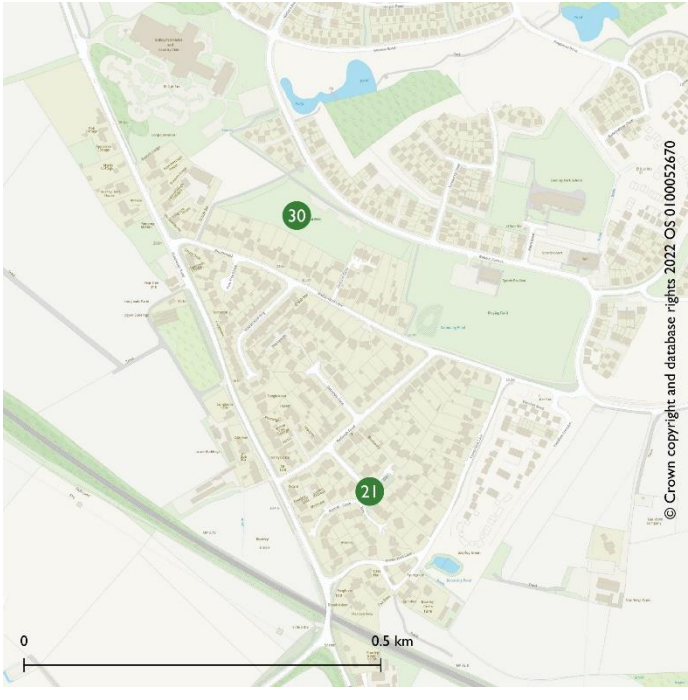

## **APPENDIX 9**

### **MAPS OF LOCAL GREEN SPACES**

**1 - 31**

# MAP OF SITE LOCATIONS

- |    |  |    |                              |
|----|--|----|------------------------------|
| 1  | Berry Close  | 2  | Crusader Road                |
| 3  | Duke Road  | 4  | Paxton Close                 |
| 5  | Havendale  | 6  | Ferndale                     |
| 7  | Tickner Close  | 8  | Precosa Road                 |
| 9  | Sengana Close  | 10 | Kings Copse Ave/<br>Marls Rd |
| 11 | Botley Parish Quay                                     | 12 | Four Acre                    |
| 13 | Churchyard of All Saints Church                        |    |                              |
| 14 | Mortimer Road  | 15 | Nursesland                   |
| 16 | Jenkyns Close  | 17 | Amberley Close               |
| 18 | Sycamore Walk  | 19 | Holmesland Drive /<br>Walk   |
| 20 | Chestnut Walk  |    |                              |
| 21 | Falcon Way   | 22 | Pudbrook Green               |
| 23 | Cheping Gardens  | 24 | Noble Road                   |
| 25 | Bedford Close  |    |                              |
| 26 | Maffey Court (green route to the rear of Maffey Court) |    |                              |
| 27 | Bull Close Allotments                                  |    |                              |
| 28 | Land south-east of Woodhouse Lane                      |    |                              |
| 29 | Land west of Holmesland Lane                           |    |                              |
| 30 | Boorley Park Allotments                                |    |                              |
| 31 | Proposed new bypass                                    |    |                              |

Green Space 5

Green Spaces: Havendale

Green Space 6

Green Spaces: Ferndale

Green Space 7

Green Spaces: Tickners Close

Green Space 8

Green Spaces: Precosa Road