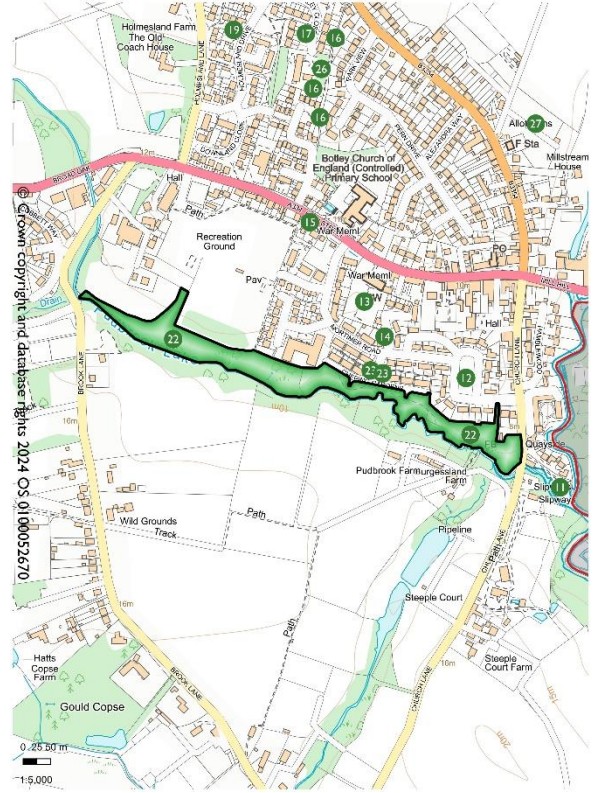

Green Space 22

Green Spaces: Pudbrock Green Route