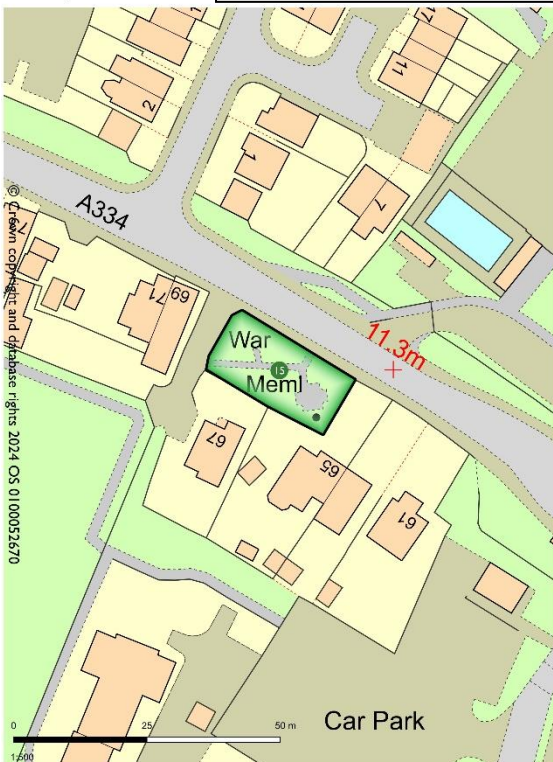

# MAP OF SITE LOCATIONS

- |    |  |    |                              |
|----|--|----|------------------------------|
| 1  | Berry Close  | 2  | Crusader Road                |
| 3  | Duke Road  | 4  | Paxton Close                 |
| 5  | Havendale  | 6  | Ferndale                     |
| 7  | Tickner Close  | 8  | Precosa Road                 |
| 9  | Sengana Close  | 10 | Kings Copse Ave/<br>Marls Rd |
| 11 | Botley Parish Quay                                     | 12 | Four Acre                    |
| 13 | Churchyard of All Saints Church                        |    |                              |
| 14 | Mortimer Road  | 15 | Nursesland                   |
| 16 | Jenkyns Close  | 17 | Amberley Close               |
| 18 | Sycamore Walk  | 19 | Holmesland Drive /<br>Walk   |
| 20 | Chestnut Walk  |    |                              |
| 21 | Falcon Way   | 22 | Pudbrook Green               |
| 23 | Cheping Gardens  | 24 | Noble Road                   |
| 25 | Bedford Close  |    |                              |
| 26 | Maffey Court (green route to the rear of Maffey Court) |    |                              |
| 27 | Bull Close Allotments                                  |    |                              |
| 28 | Land south-east of Woodhouse Lane                      |    |                              |
| 29 | Land west of Holmesland Lane                           |    |                              |
| 30 | Boorley Park Allotments                                |    |                              |
| 31 | Proposed new bypass                                    |    |                              |

Green Space 13

Green Spaces: Churchyard of All Saints Church

Green Space 14

Green Spaces: Mortimer Road

Green Space 15

Green Spaces: Nurseland

Green Space 16

Green Spaces: Jenkyn's Close