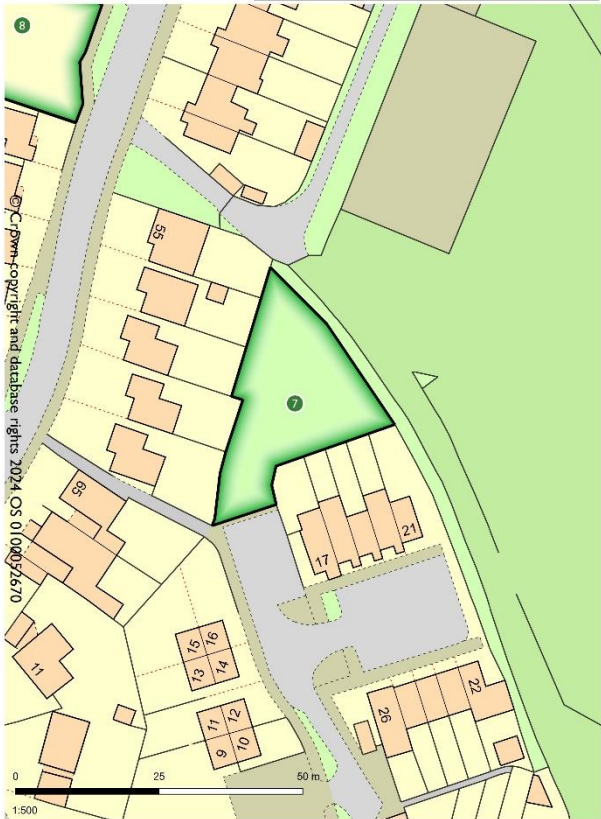

# MAP OF SITE LOCATIONS

- |    |  |    |                              |
|----|--|----|------------------------------|
| 1  | Berry Close  | 2  | Crusader Road                |
| 3  | Duke Road  | 4  | Paxton Close                 |
| 5  | Havendale  | 6  | Ferndale                     |
| 7  | Tickner Close  | 8  | Precosa Road                 |
| 9  | Sengana Close  | 10 | Kings Copse Ave/<br>Marls Rd |
| 11 | Botley Parish Quay                                     | 12 | Four Acre                    |
| 13 | Churchyard of All Saints Church                        |    |                              |
| 14 | Mortimer Road  | 15 | Nursesland                   |
| 16 | Jenkyns Close  | 17 | Amberley Close               |
| 18 | Sycamore Walk  | 19 | Holmesland Drive /<br>Walk   |
| 20 | Chestnut Walk  |    |                              |
| 21 | Falcon Way   | 22 | Pudbrook Green               |
| 23 | Cheping Gardens  | 24 | Noble Road                   |
| 25 | Bedford Close  |    |                              |
| 26 | Maffey Court (green route to the rear of Maffey Court) |    |                              |
| 27 | Bull Close Allotments                                  |    |                              |
| 28 | Land south-east of Woodhouse Lane                      |    |                              |
| 29 | Land west of Holmesland Lane                           |    |                              |
| 30 | Boorley Park Allotments                                |    |                              |
| 31 | Proposed new bypass                                    |    |                              |

Green Space 5

Green Spaces: Havendale

Green Space 6

Green Spaces: Ferndale

Green Space 7

Green Spaces: Tickners Close

Green Space 8

Green Spaces: Precosa Road

Green Space 9

Green Spaces: Sengana Close

Green Space 10

Green Spaces: Kings Copse Avenue/ Marls Road

Green Space 11

Green Spaces: Botley Parish Q

Green Space 12

Green Spaces: Four Acre