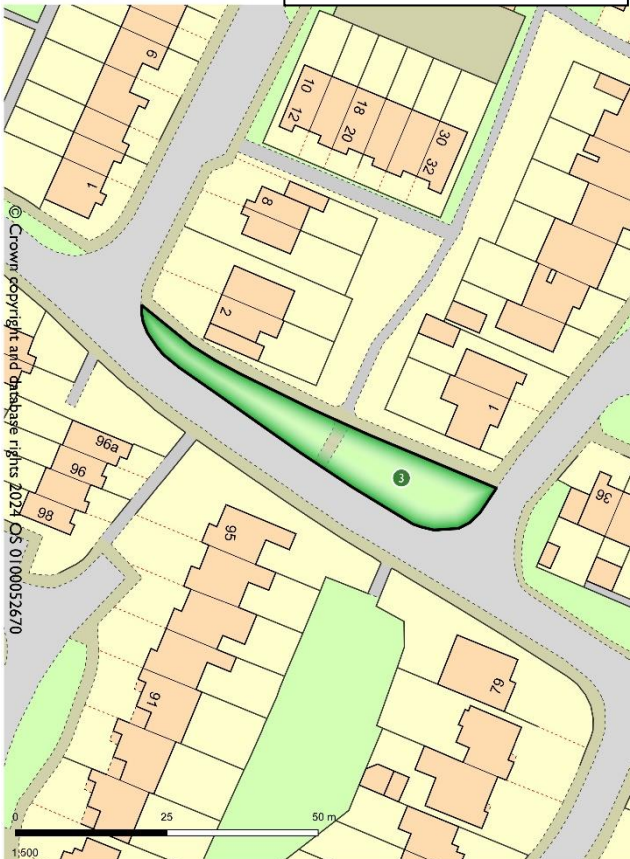

# MAP OF SITE LOCATIONS

- |    |  |    |                              |
|----|--|----|------------------------------|
| 1  | Berry Close  | 2  | Crusader Road                |
| 3  | Duke Road  | 4  | Paxton Close                 |
| 5  | Havendale  | 6  | Ferndale                     |
| 7  | Tickner Close  | 8  | Precosa Road                 |
| 9  | Sengana Close  | 10 | Kings Copse Ave/<br>Marls Rd |
| 11 | Botley Parish Quay                                     | 12 | Four Acre                    |
| 13 | Churchyard of All Saints Church                        |    |                              |
| 14 | Mortimer Road  | 15 | Nursesland                   |
| 16 | Jenkyns Close  | 17 | Amberley Close               |
| 18 | Sycamore Walk  | 19 | Holmesland Drive /<br>Walk   |
| 20 | Chestnut Walk  |    |                              |
| 21 | Falcon Way   | 22 | Pudbrook Green               |
| 23 | Cheping Gardens  | 24 | Noble Road                   |
| 25 | Bedford Close  |    |                              |
| 26 | Maffey Court (green route to the rear of Maffey Court) |    |                              |
| 27 | Bull Close Allotments                                  |    |                              |
| 28 | Land south-east of Woodhouse Lane                      |    |                              |
| 29 | Land west of Holmesland Lane                           |    |                              |
| 30 | Boorley Park Allotments                                |    |                              |
| 31 | Proposed new bypass                                    |    |                              |

Green Spaces: Berry Close

Green Space 1

Green Spaces: Crusader Road

Green Space 2

Green Spaces: Duke Road

Green Space 3

Green Spaces: Paxton Close

Green Space 4

Green Space 5

Green Spaces: Havendale

Green Space 6

Green Spaces: Ferndale

Green Space 7

Green Spaces: Tickners Close

Green Space 8

Green Spaces: Precosa Road