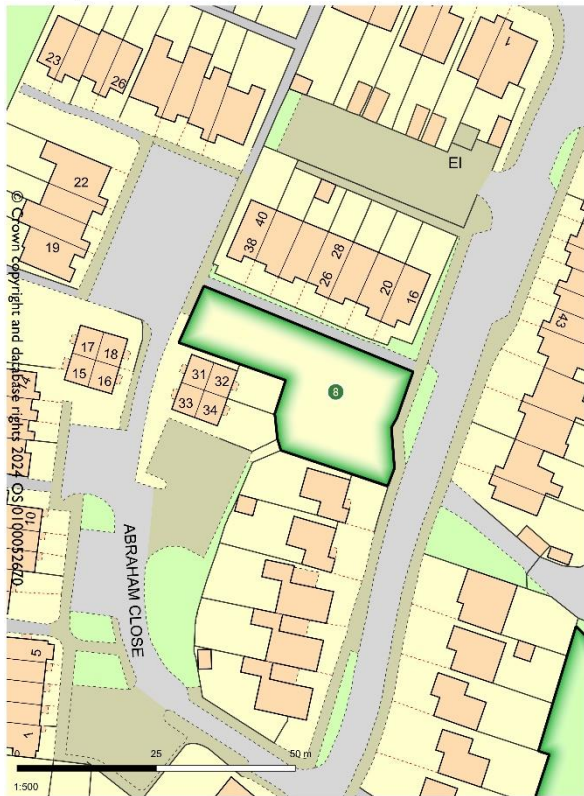

# MAP OF SITE LOCATIONS

- |    |  |    |                              |
|----|--|----|------------------------------|
| 1  | Berry Close  | 2  | Crusader Road                |
| 3  | Duke Road  | 4  | Paxton Close                 |
| 5  | Havendale  | 6  | Ferndale                     |
| 7  | Tickner Close  | 8  | Precosa Road                 |
| 9  | Sengana Close  | 10 | Kings Copse Ave/<br>Marls Rd |
| 11 | Botley Parish Quay                                     | 12 | Four Acre                    |
| 13 | Churchyard of All Saints Church                        |    |                              |
| 14 | Mortimer Road  | 15 | Nursesland                   |
| 16 | Jenkyns Close  | 17 | Amberley Close               |
| 18 | Sycamore Walk  | 19 | Holmesland Drive /<br>Walk   |
| 20 | Chestnut Walk  |    |                              |
| 21 | Falcon Way   | 22 | Pudbrook Green               |
| 23 | Cheping Gardens  | 24 | Noble Road                   |
| 25 | Bedford Close  |    |                              |
| 26 | Maffey Court (green route to the rear of Maffey Court) |    |                              |
| 27 | Bull Close Allotments                                  |    |                              |
| 28 | Land south-east of Woodhouse Lane                      |    |                              |
| 29 | Land west of Holmesland Lane                           |    |                              |
| 30 | Boorley Park Allotments                                |    |                              |
| 31 | Proposed new bypass                                    |    |                              |

Green Space 5

Green Spaces: Havendale

Green Space 6

Green Spaces: Ferndale

Green Space 7

Green Spaces: Tickners Close

Green Space 8

Green Spaces: Precosa Road

Green Space 9

Green Spaces: Sengana Close

Green Space 10

Green Spaces: Kings Copse Avenue/ Marls Road

Green Space 11

Green Spaces: Botley Parish Q

Green Space 12

Green Spaces: Four Acre