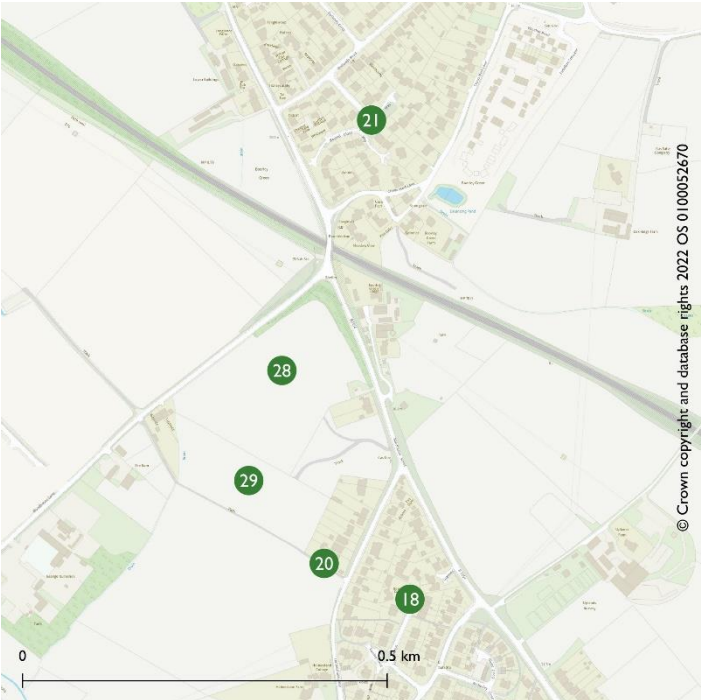

## **APPENDIX 9**

### **MAPS OF LOCAL GREEN SPACES**

**1 - 31**

# MAP OF SITE LOCATIONS

- |    |  |    |                              |
|----|--|----|------------------------------|
| 1  | Berry Close  | 2  | Crusader Road                |
| 3  | Duke Road  | 4  | Paxton Close                 |
| 5  | Havendale  | 6  | Ferndale                     |
| 7  | Tickner Close  | 8  | Precosa Road                 |
| 9  | Sengana Close  | 10 | Kings Copse Ave/<br>Marls Rd |
| 11 | Botley Parish Quay                                     | 12 | Four Acre                    |
| 13 | Churchyard of All Saints Church                        |    |                              |
| 14 | Mortimer Road  | 15 | Nursesland                   |
| 16 | Jenkyns Close  | 17 | Amberley Close               |
| 18 | Sycamore Walk  | 19 | Holmesland Drive /<br>Walk   |
| 20 | Chestnut Walk  |    |                              |
| 21 | Falcon Way   | 22 | Pudbrook Green               |
| 23 | Cheping Gardens  | 24 | Noble Road                   |
| 25 | Bedford Close  |    |                              |
| 26 | Maffey Court (green route to the rear of Maffey Court) |    |                              |
| 27 | Bull Close Allotments                                  |    |                              |
| 28 | Land south-east of Woodhouse Lane                      |    |                              |
| 29 | Land west of Holmesland Lane                           |    |                              |
| 30 | Boorley Park Allotments                                |    |                              |
| 31 | Proposed new bypass                                    |    |                              |

Green Space 5

Green Spaces: Havendale

Green Space 6

Green Spaces: Ferndale

Green Space 7

Green Spaces: Tickners Close

Green Space 8

Green Spaces: Precosa Road